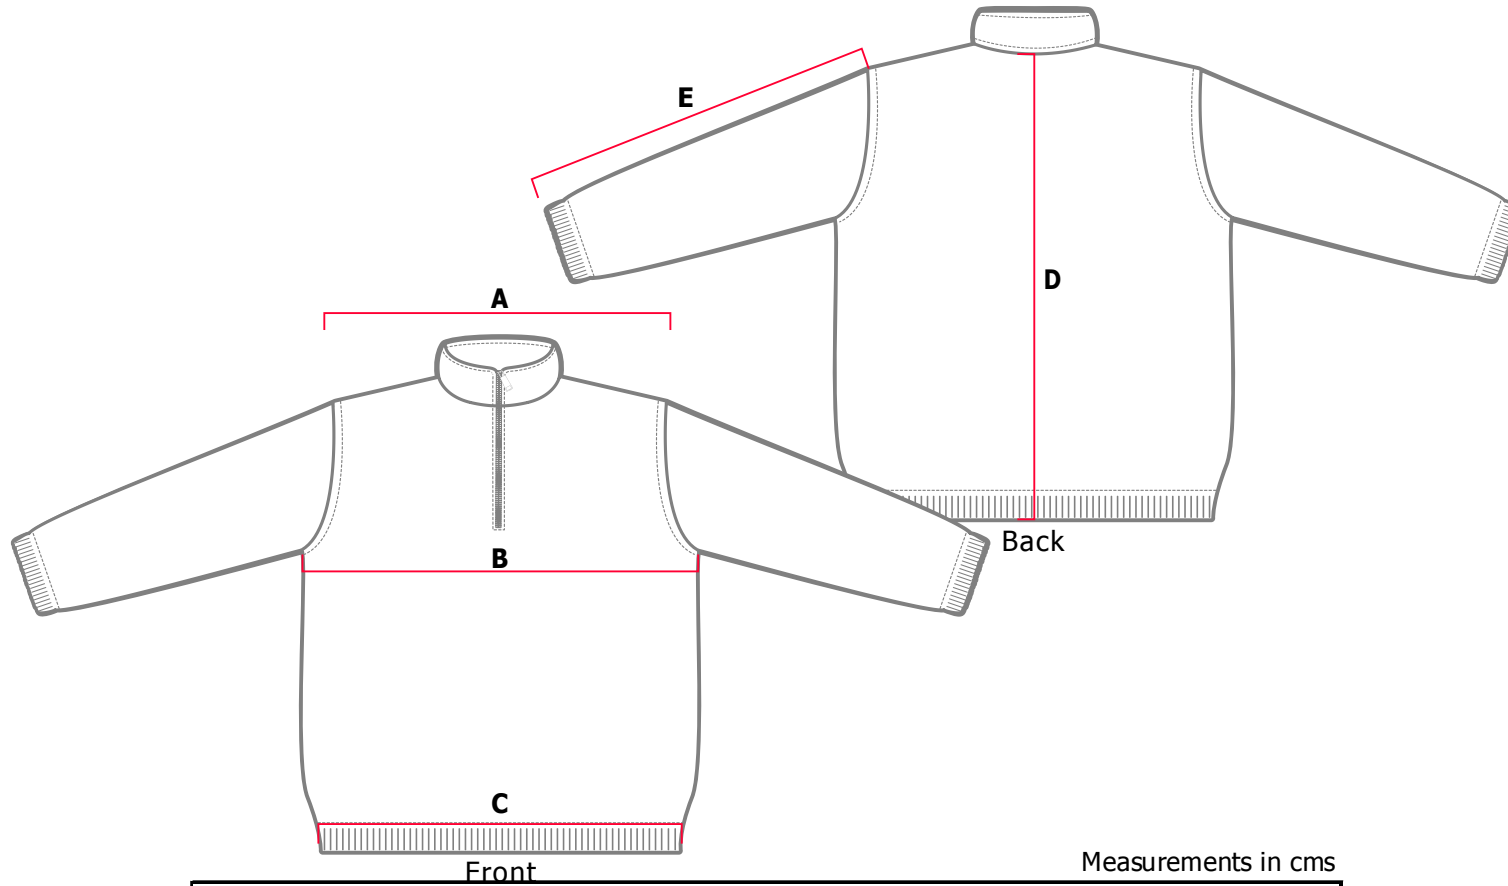

GARMENT SPECIFICATION

Windcheater - Mens - Adult

Measurements in cms

	SIZES								
	XS	S	M	L	XL	2XL	3XL	4XL	5XL
A. Shoulder	45	49	51	54	57	59	62	64	67
B. 1/2 Chest	54	57	60	62	65	67	70	72	75
C. 1/2 Hem	46	49	52	54	57	59	62	64	67
D. Centre Back	67	69	71	73	75	77	79	81	83
E. Slv Length	59	60	61	62	62	63	63	64	64

Tolerance +/- 1.0 cm