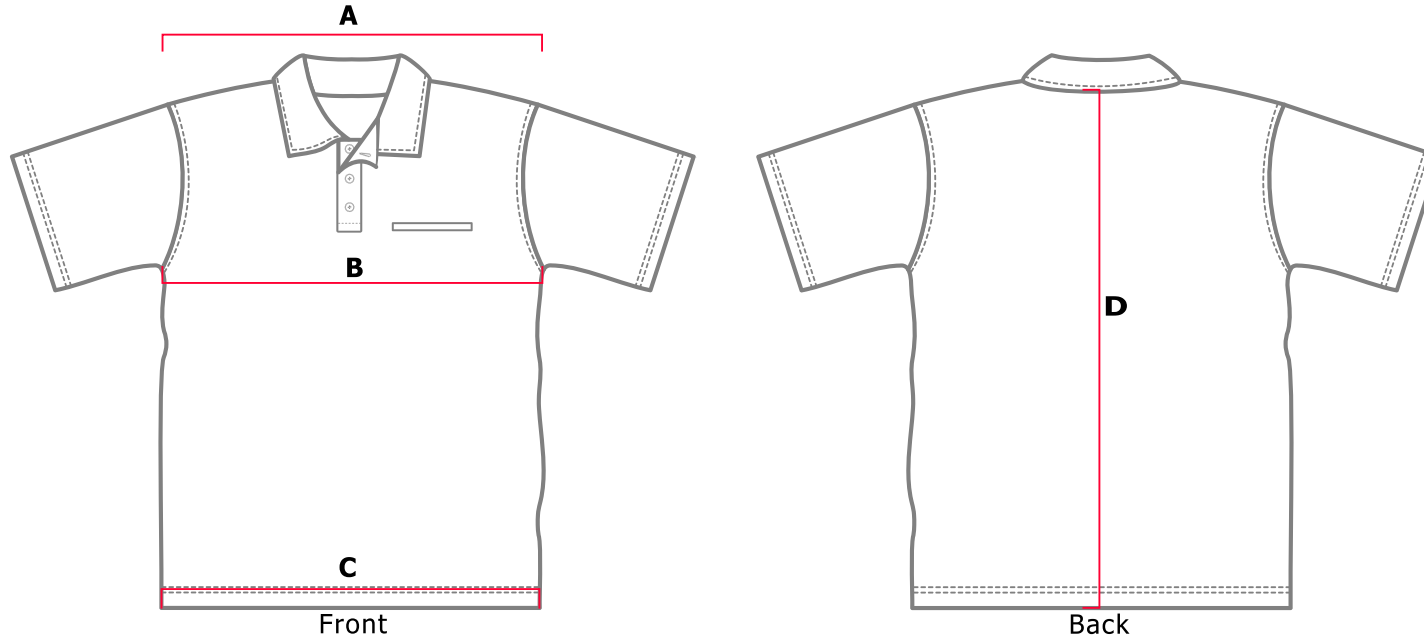

# GARMENT SPECIFICATION

Polo - Unisex - Adult

Measurements in cms

	SIZES								
	XS	S	M	L	XL	2XL	3XL	4XL	5XL
A. Shoulder	48	50	52	54	56	58	60	62	64
B. Chest	51	53	56	58	61	65	69	73	77
C. Hem	50	52	55	57	60	64	68	72	76
D. Centre back	68	70	73	75	78	82	86	89	93
E. Sleeve length	22	23	24	25	26	27	29	30	31

Tolerance +/- 1.0 cm