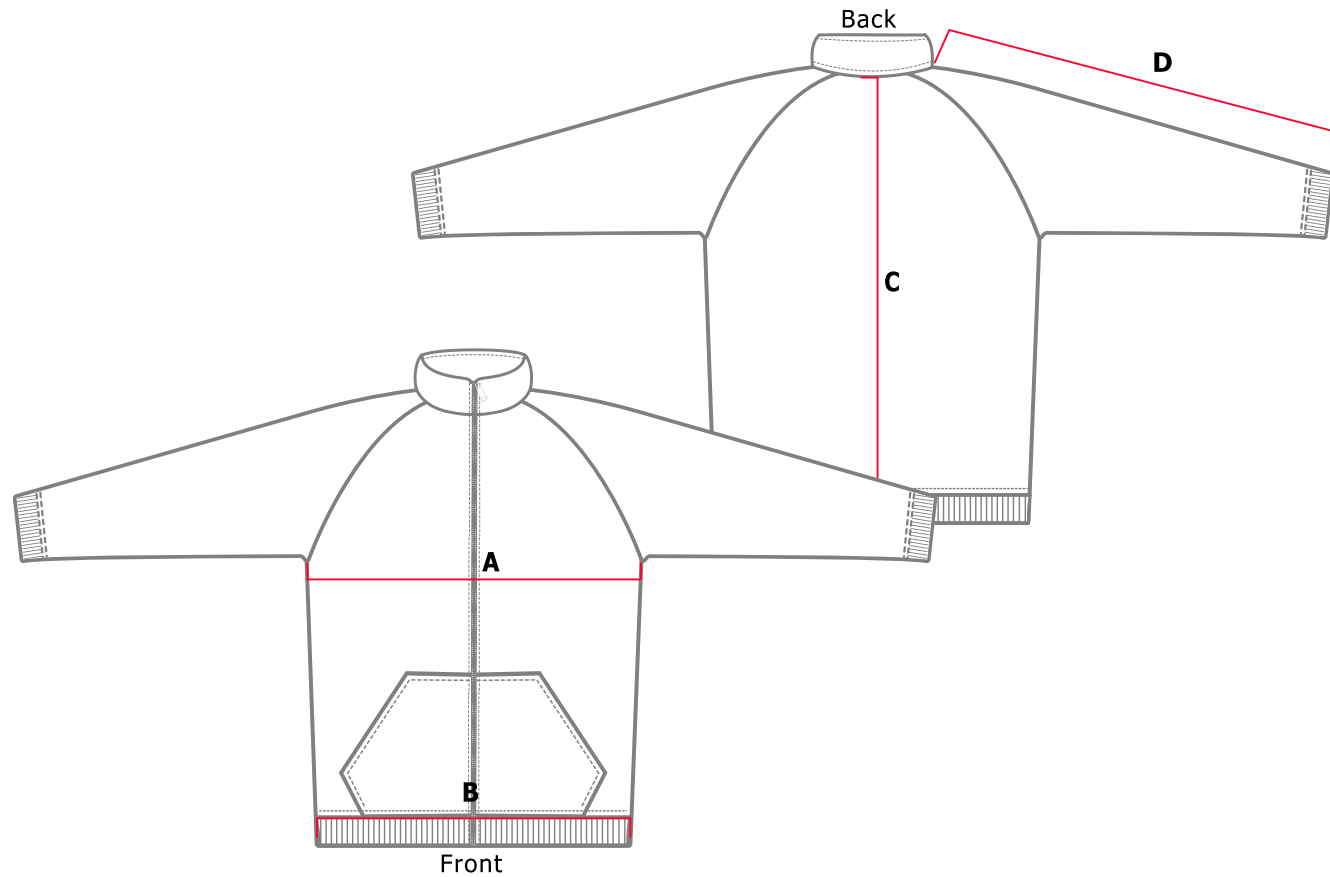

GARMENT SPECIFICATION

Jacket With Kangaroo Pockets - Stand Up Collar(full Zip) - Mens - Adult

Measurements in cms

	SIZES									
	2XS	XS	S	M	L	XL	2XL	3XL	4XL	5XL
A. Chest	50	52	54	56	58	61	64	67	70	73
B. Hem	42	44	46	48	50	53	56	59	62	65
C. Centre Back	62	64	66	68	70	72	74	76	78	80
D. Slv Length	70	72	74	76	78	80	82	84	86	88

Tolerance +/- 1.0 cm