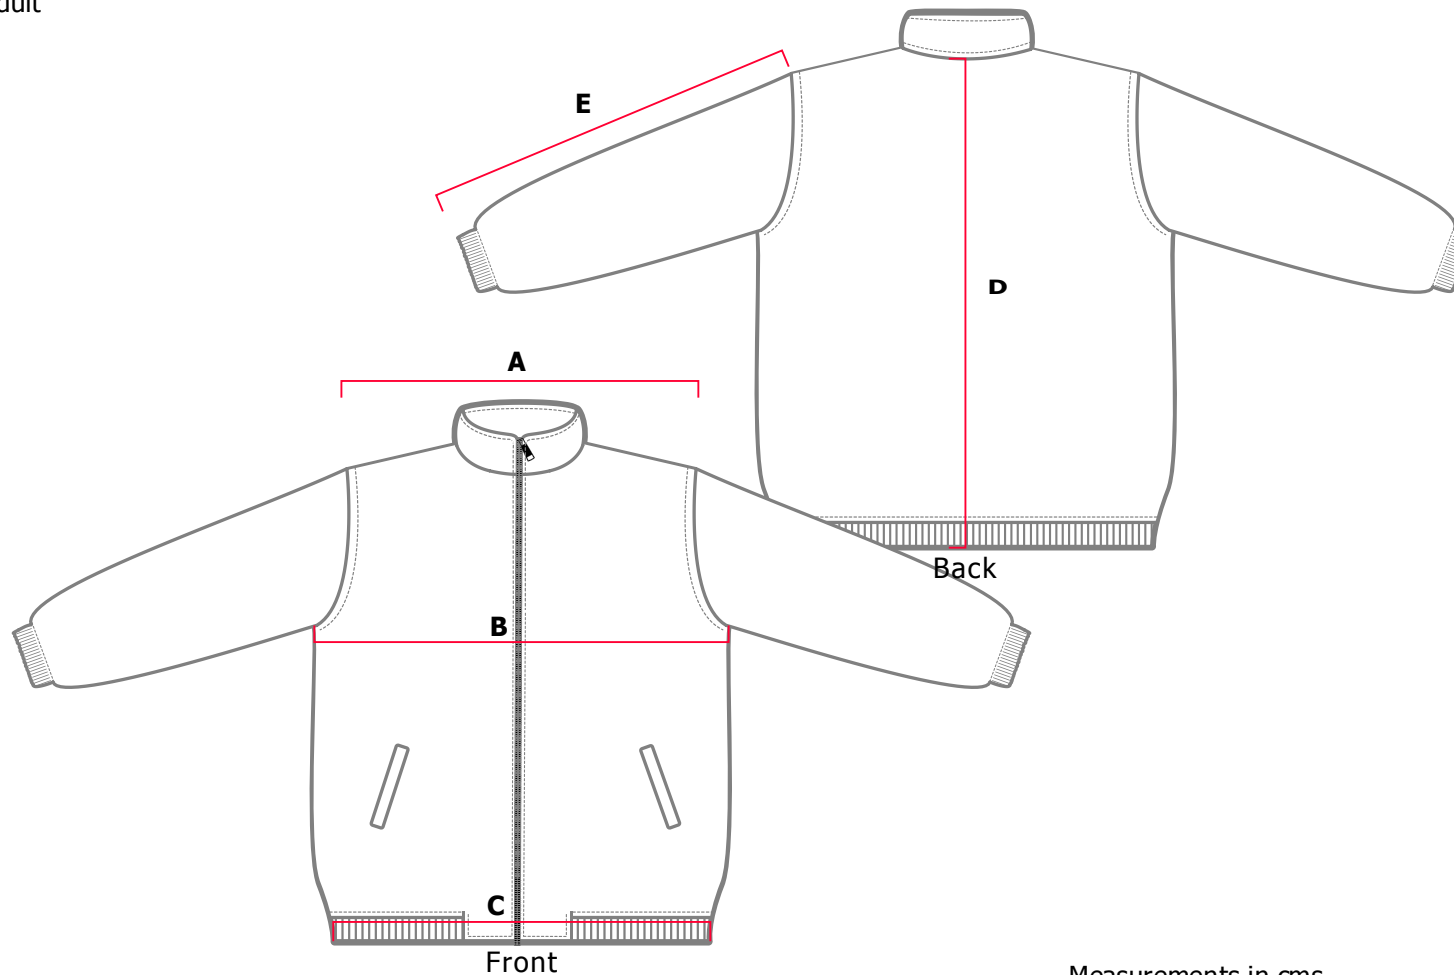

GARMENT SPECIFICATION

Flying Jacket - Mens - Adult

Measurements in cms

SIZES									
	XS	S	M	L	XL	2XL	3XL	4XL	5XL
A. Shoulder	48	50	52	54	56	58	60	62	64
B. 1/2 Chest	61	63	65	67	69	71	73	75	77
C. 1/2 Hem	40	42	44	46	48	50	52	54	56
D. Centre Back	66	68	70	72	74	76	78	80	82
E. Slv Length	65	65	66	67	68	69	70	71	72

Tolerance +/- 1.0 cm