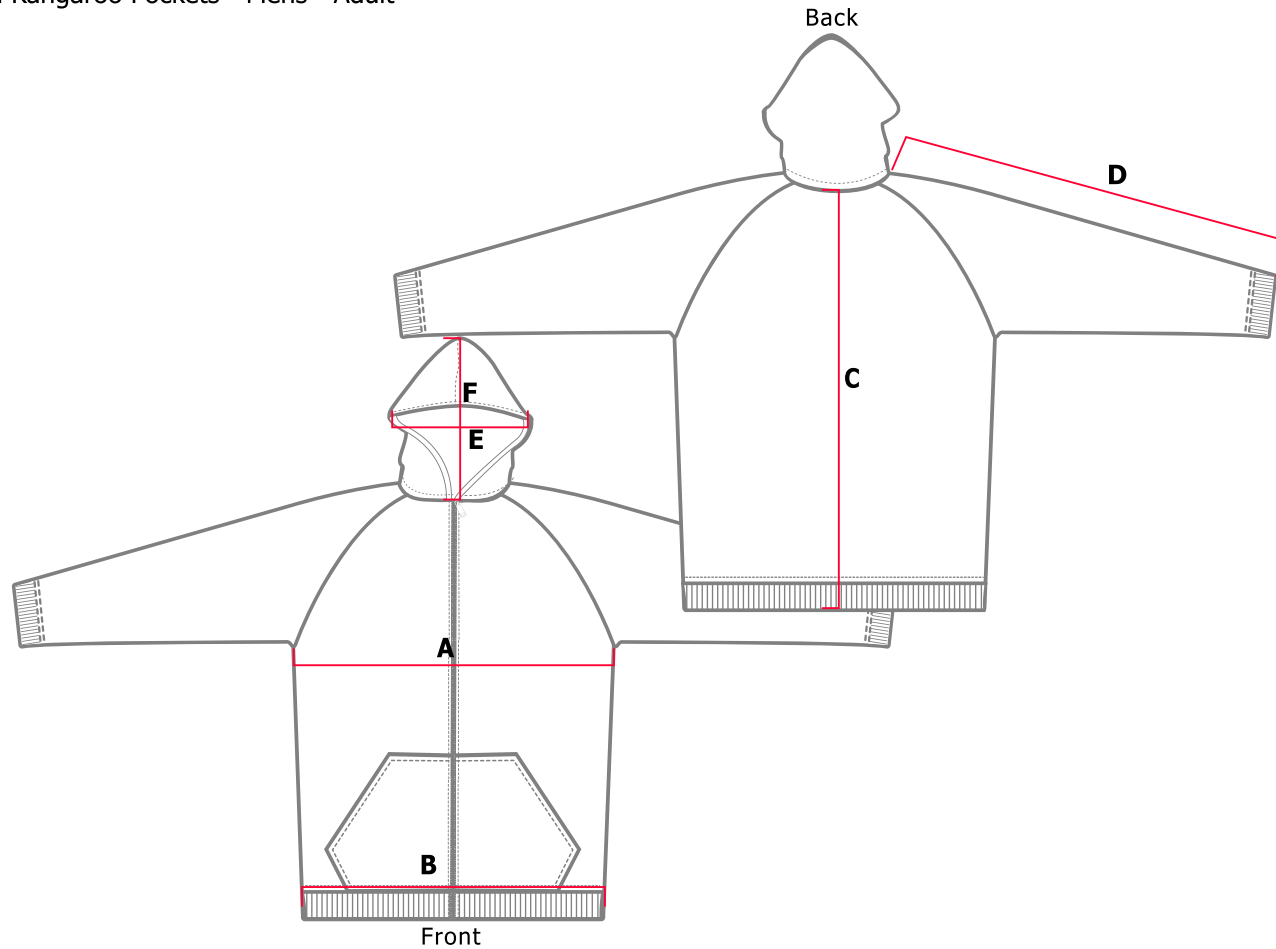

GARMENT SPECIFICATION

Hoodie With Full Zipper And Kangaroo Pockets - Mens - Adult

Measurements in cms

| | SIZES | | | | | | | | | |
|----------------|-------|----|----|----|----|----|-----|-----|-----|-----|
| | 2XS | XS | S | M | L | XL | 2XL | 3XL | 4XL | 5XL |
| A. Chest | 50 | 52 | 54 | 56 | 58 | 61 | 64 | 67 | 70 | 73 |
| B. Hem | 42 | 44 | 46 | 48 | 50 | 53 | 56 | 59 | 62 | 65 |
| C. Centre Back | 62 | 64 | 66 | 68 | 70 | 72 | 74 | 76 | 78 | 80 |
| D. Slv Length | 70 | 72 | 74 | 76 | 78 | 80 | 82 | 84 | 86 | 88 |
| E. Hood width | 22 | 23 | 24 | 25 | 26 | 27 | 28 | 29 | 30 | 31 |
| F. Hood open | 34 | 34 | 35 | 35 | 36 | 36 | 37 | 37 | 38 | 38 |

Tolerance +/- 1.0 cm