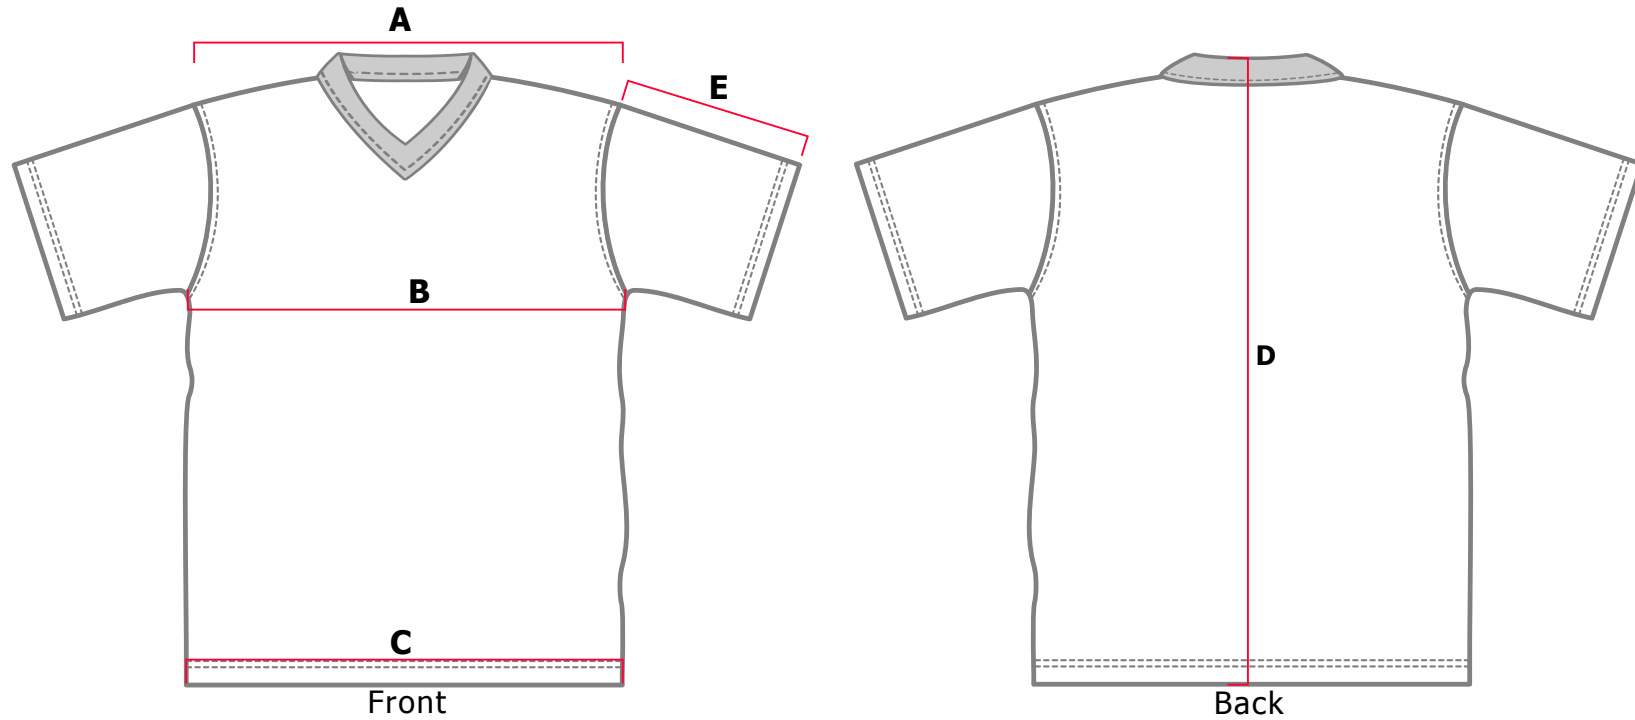

GARMENT SPECIFICATION

V Neck Unisex Short Sleeve - Adult

Measurement in cm

	SIZES								
	XS	S	M	L	XL	2XL	3XL	4XL	5XL
A . Shoulder	48	50	52	54	56	58	60	62	64
B . 1/2 Chest	51	53	56	58	61	65	69	73	77
C . 1/2 Hem	50	52	55	57	60	64	68	72	76
D . Centre back	68	70	73	75	78	82	86	89	93
E . Slv Length	22	23	24	25	26	27	29	30	31

Tolerance +/- 1.0 cm