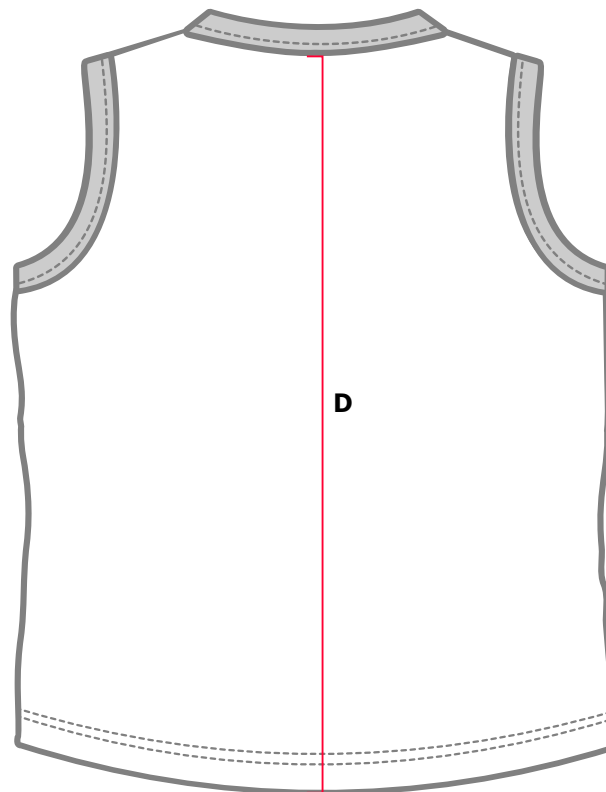

# GARMENT SPECIFICATION

Basketball Singlet - Adult

Front

Back

Measurement in cm

|                           | SIZES |    |    |    |    |     |     |     |     |
|---------------------------|-------|----|----|----|----|-----|-----|-----|-----|
|                           | XS    | S  | M  | L  | XL | 2XL | 3XL | 4XL | 5XL |
| A.Shoulder (incl ribbing) | 11    | 11 | 12 | 12 | 13 | 13  | 14  | 14  | 15  |
| B.Chest -1/2              | 53    | 56 | 58 | 62 | 63 | 66  | 68  | 71  | 73  |
| C .hip -1/2.              | 55    | 58 | 60 | 63 | 65 | 68  | 70  | 73  | 75  |
| D.Center back length      | 69    | 72 | 75 | 78 | 81 | 84  | 87  | 90  | 93  |

Tolerance +/- 1.0 cm