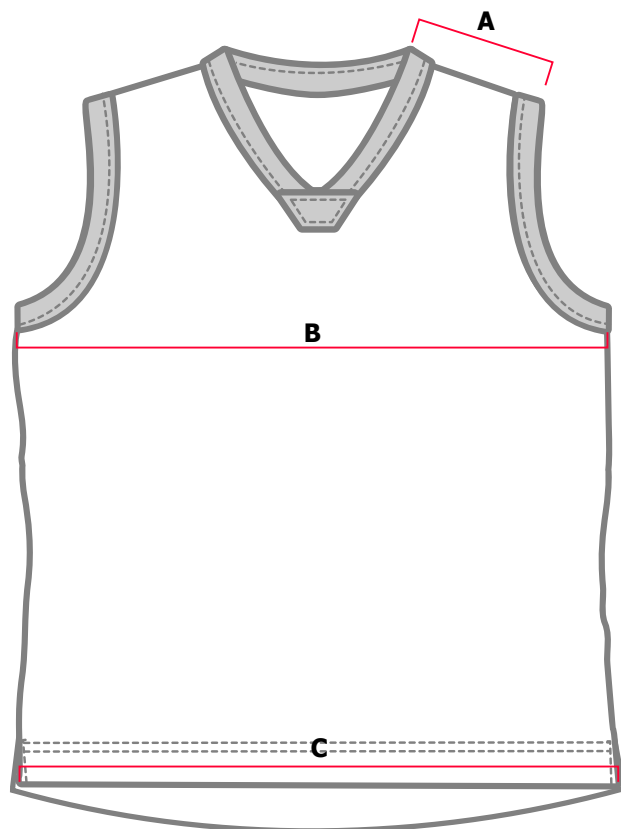

# GARMENT SPECIFICATION

Basketball Singlet - Adult

Front

Back

Measurement in cm

|                           | SIZES |    |    |    |    |     |     |     |     |
|---------------------------|-------|----|----|----|----|-----|-----|-----|-----|
|                           | XS    | S  | M  | L  | XL | 2XL | 3XL | 4XL | 5XL |
| A.Shoulder (incl ribbing) | 11    | 11 | 12 | 12 | 13 | 13  | 14  | 14  | 15  |
| B.Chest -1/2              | 53    | 56 | 58 | 62 | 63 | 66  | 68  | 71  | 73  |
| C .hip -1/2.              | 55    | 58 | 60 | 63 | 65 | 68  | 70  | 73  | 75  |
| D.Center back length      | 69    | 72 | 75 | 78 | 81 | 84  | 87  | 90  | 93  |

Tolerance +/- 1.0 cm