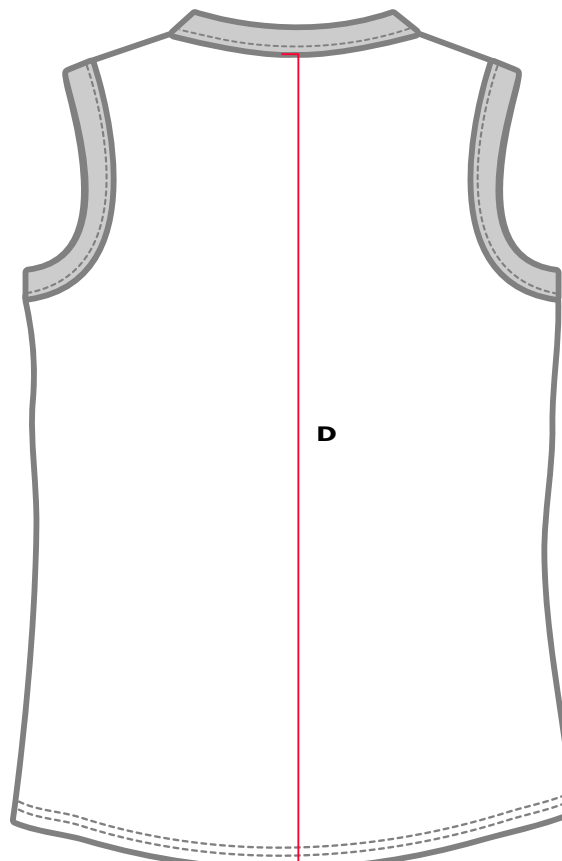

# GARMENT SPECIFICATION

- Sleeveless AFL Jumper - Youth

Front

Back

Measurements in cms

	SIZES						
	4	6	8	10	12	14	16
A. Shoulder (incl ribbing)	12	12	14	14	14	15	15
B. 1/2 Chest	35	37	39	41	42	44	46
C. 1/2 Hip	36	38	41	42	44	45	47
D. Centre back	55	57	61	62	63	67	69

Tolerance +/- 1.0 cm