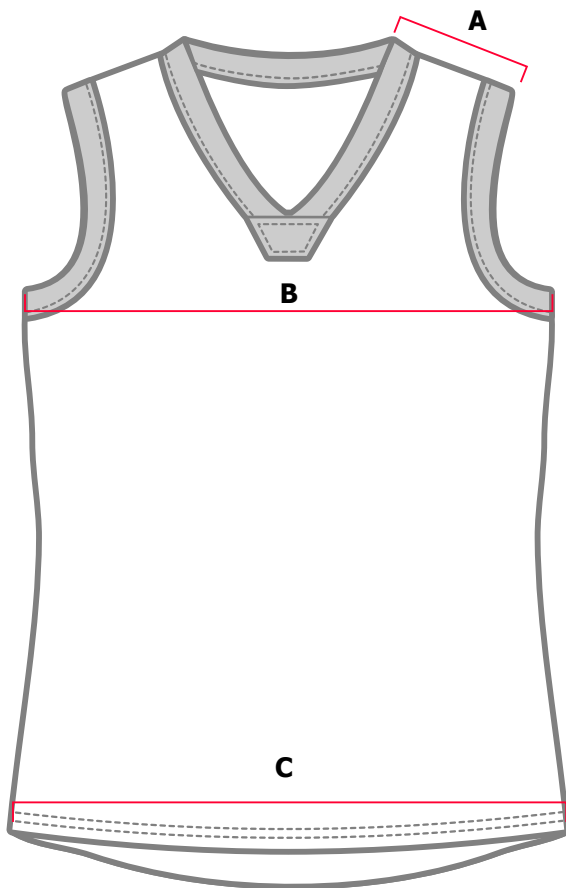

# GARMENT SPECIFICATION

- Sleeveless AFL Jumper - Youth

Front

Back

Measurements in cms

	SIZES						
	4	6	8	10	12	14	16
A. Shoulder (incl ribbing)	12	12	14	14	14	15	15
B. 1/2 Chest	35	37	39	41	42	44	46
C. 1/2 Hip	36	38	41	42	44	45	47
D. Centre back	55	57	61	62	63	67	69

Tolerance +/- 1.0 cm