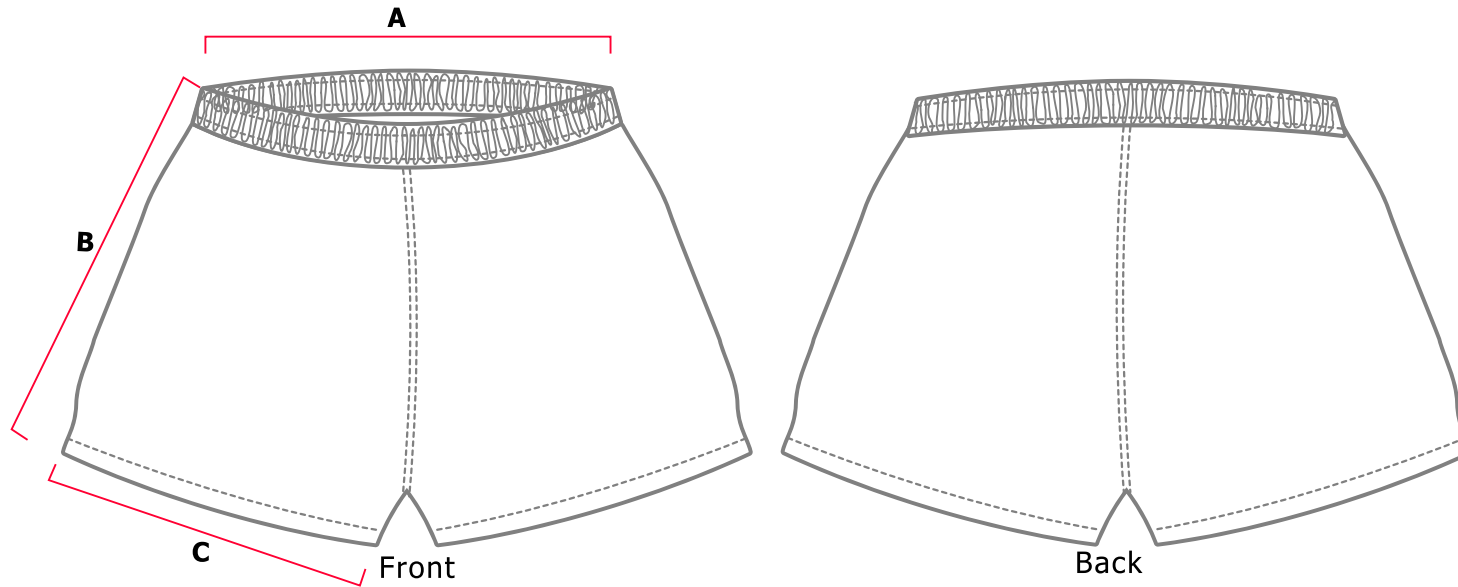

# GARMENT SPECIFICATION

AFL Footy Short - Adult

Measurement in cm

SIZES										
	XS	S	M	L	XL	2XL	3XL	4XL	5XL	6XL
To fit waist circumference	71	76	81	86	91	96	101	106	111	116
A.Waist relaxed.	29	31	34	37	39	42	44	46	48	50
B.Outside leg.	32	33	34	35	36	37	38	39	40	41
C. Leg opening	30	31	32	34	35	37	38	39	40	41

Tolerance +/- 1.0 cm